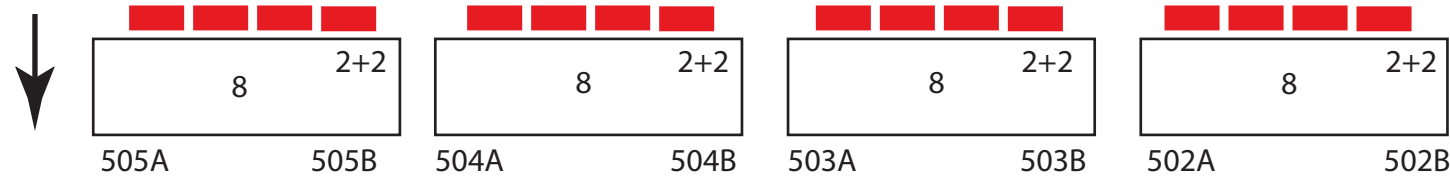

Needham HS Civics Showcase  
June 8, 2024

 Chair

 PH folding table (32)  
8' - 8'  
6' - 12'  
5' - 12'

 PH permanent table (1)

### Inside Hallway

72ft

stage

49ft

stairway